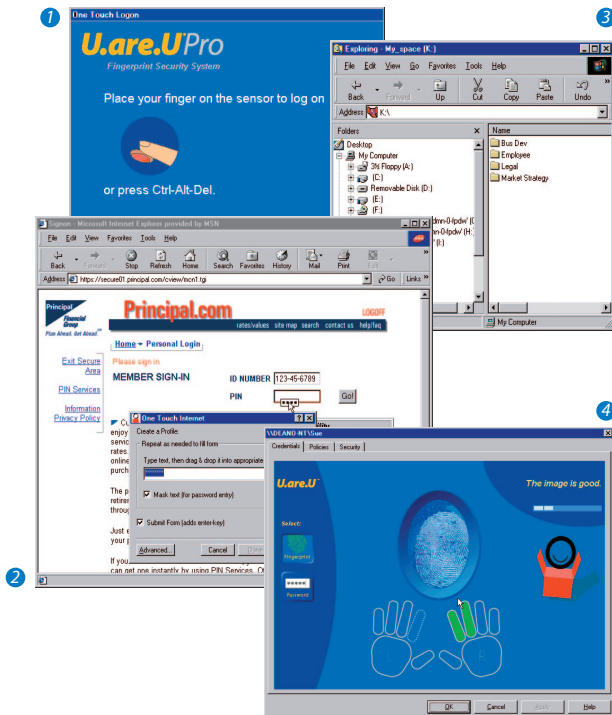

Workstation Package

1. 1 One Touch™ Logon provides network or local Windows logon. U.are.U Pro Workstation can be used alone or with U.are.U Pro Server for extended capabilities.
2. 2 Replace passwords and user names with One Touch Internet. Configuring passwords and user names on your end is as simple as drag-and-drop.
3. 3 Encrypted Private Spaces ensure the privacy of your data. With the touch of a finger, your encrypted data is as available as any other data on your computer.
4. 4 Registering your credentials is quick and easy with the registration wizard.

U.are.U Pro Workstation includes:

- U.are.U Fingerprint Sensor with USB driver
- U.are.U Pro Workstation Software
  - One Touch Logon
  - One Touch Internet
  - One Touch Unlock
  - U.are.U Private Space
- U.are.U Pro Administrator Console

Specifications

Minimum System Requirements

- Supported Operating Systems
  - Windows® 2000
  - Windows® NT with SP 4 or later
  - Windows® Me
  - Windows® 98
  - Windows® 95 with USB support (OSR2 4.00.95.OB or greater)
- Pentium class processor
- USB port
- 24 MB RAM (64 MB recommended for use with Windows® NT or 2000)
- 26 MB hard disk space
- Internet Explorer® 4.0 or later.

System Management

Administration Software

- Remote access
- Controlled access
  - Windows Administrator only
  - Authentication required
- MMC snap-in integrates with Windows user database
- Windows-based console
  - User Credential Manager
  - Policy Editor
  - Security Settings
  - Remote Software Installation
  - Software Inventory Reporting

Enrollment

- Guided self-enrollment
- Supervised administrator enrollment

Language Support

- English, French, Italian, German, Spanish, Chinese (Traditional), Korean

Software Features

Windows Logon

- Keyless logon
- Password Replacement
- Supports Windows applications and web forms
- Unlimited profiles
- Multiple field entry for user name, password, etc.

Workstation Unlock

1. Unlock with fingerprint
   - Screen saver lock for Windows® 95/98/Me
   - Supports native screen saver lock in Windows® NT/2000
2. #### Private Spaces
3. Encrypted network or local drive space
   - Invisible to other users
   - Optional installation

Security

- PKI (Public Key Infrastructure) based encryption
- Random password generation
- Secure sensor technology
- Integrated into Windows® NT/2000 security architecture
- Multi-credential policies (fingerprint and/or passwords)
- Multi-step sequential policies

Sensor

- Plug-n-play USB device
- Self calibrating
- Auto image capture
- Image capture "wink"
- Rotation invariant
- Optimal image capture
- Latent image removal
- Challenge-response link
- Encrypted transmission

Network Support

- Network Logon Support
  - Windows NT and 2000 Domains
  - Novell Netware (via Microsoft-supplied NetWare Client)
- Server storage (U.are.U Pro Server)
  - Windows NT and 2000 Domains

LH-Group Ltd.

Aamuruskontie 9, 00750, Helsinki, Finland

tel./fax. +358 9 38 65 963

lh.group@lh-group.fi , www.lh-group.fi